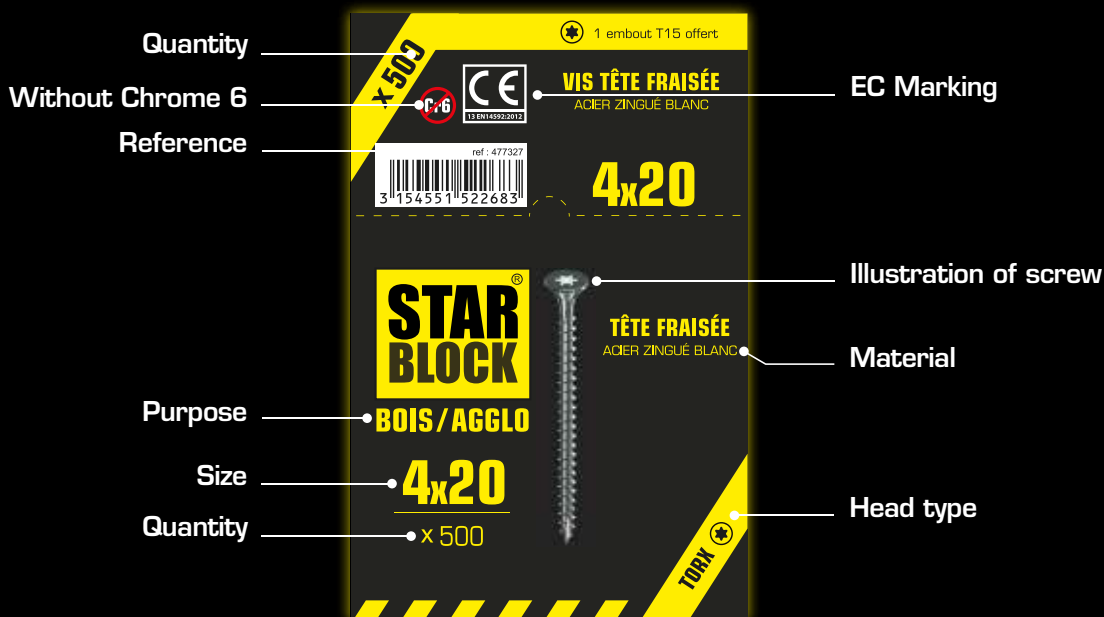

**PATENTED
DESIGN**

1
DOUBLE CONE
Reinforced head solidity

2
NOTCH UNDER HEAD
Self-tapping

3
KNURLING
Reduces effort and heating
when inserting screw

4
DEEP THREADING
Resists tear-out

5
FLUTED TIP
Anti-splitting in wood and
better screw entry

Download our performance declarations on our web site www.starblock-screws.com

THE STARBLOCK RANGE OF SCREWS IS IN CONFORMITY WITH THE RULES GOVERNING CONSTRUCTION PRODUCTS.

The EN14592 standard defines the mechanical and geometric requirements that must be met for the commercialisation of products for the construction of wooden structures.

4 SCREW HEADS

ATTRACTIVE OPTIMISED LINEAR CONCEPTS

SALES

TOOLS

Signage

High product visibility

Outer packaging in cut cases for fast shelving

Display

HIGH QUALITY INFORMATION

All our labels are in colour, with technical descriptions and visuals.

DRIVE SCREWS LIKE A PRO 5 TIMES BETTER

- 1 A complete range of standardised products.
- 2 Segmented according to use and the screw's technical specificities.
- 3 A linear ranking to optimise the client's choice.
- 4 Packaging that makes merchandising easier.
- 5 Product valorisation with technical colour codes.